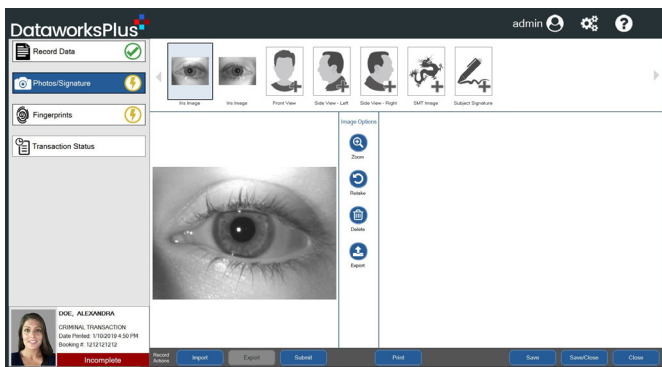

Flexible Design and Configuration

Supports multiple operational needs. Use as portable LiveScan Plus, for decedent print capture, or rapid identification in the field.

Easy-to-Follow Workflow

The color-coded graphical user interface provides an easy-to-follow workflow as well as immediate feedback if any fields or required information is missing. These features help to greatly reduce the number of rejections to the state AFIS.

Mobile and Efficient

Easily move between holding cells, intake areas, and mobile units. Ideal solution for temporary or remote setups (i.e. DUI checkpoints, mobile command centers, etc.)