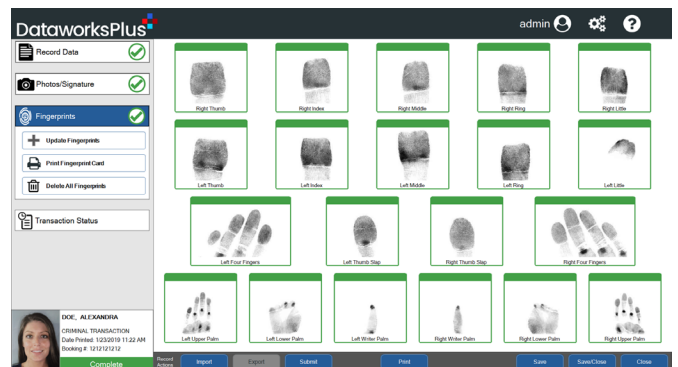

Fast Hit/No Hit Responses

Use Evolution 5150 for rapid identification of subjects in the field. Responses are returned within minutes. You will see associated records including NCIC, state arrest history, mugshots (when on file), wants/warrants, etc.