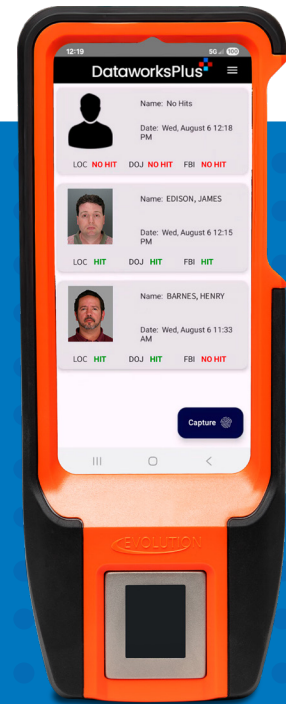

EVOLUTION

We're Transforming Mobile Identification

Portable. Reliable. Secure. Our Evolution series of mobile biometric devices puts justice in the palm of your hand. These multimodal devices offer FAP-30 to FAP-60 certified LES (Light Emitting Sensors) for fingerprint capture. In addition, facial recognition and dual iris capture modules are available. Evolution comes in multiple mobile form factors that allow you to get the job done from anywhere.

EVOLUTION 3 | A SERIES

SMARTPHONES

TABLETS

TETHERS

Multimodal Capture

Easily and securely collect biometrics (fingerprints, photos, and/or irises) and search local, statewide, and/or FBI databases from the field.

Form Factor Flexibility

From all-in-one smartphones and tablets to our line of tethered scanners, Evolution offers multiple device options for any situation.

Fast Hit / No Hit Response

Responses are returned within minutes. You will see associated records including NCIC, state arrest history, mugshots (when on file), wants/warrants, etc.

Tablet-based portable devices with integrated tenprint scanner to capture rolled and flat fingerprints, along with facial images, irises (optional), and descriptor data.

- FAP 50 or FAP 60
- Tenprints, Rolls, Photos, Palms (FAP 60) & Irises (optional)
- Wireless Communication (cellular, Wi-Fi, Bluetooth, and GPS capable)
- FBI FAP-50 or FAP 60 Certified & CJIS Security Compliance
- Industrial grade polycarbonate/rubber case