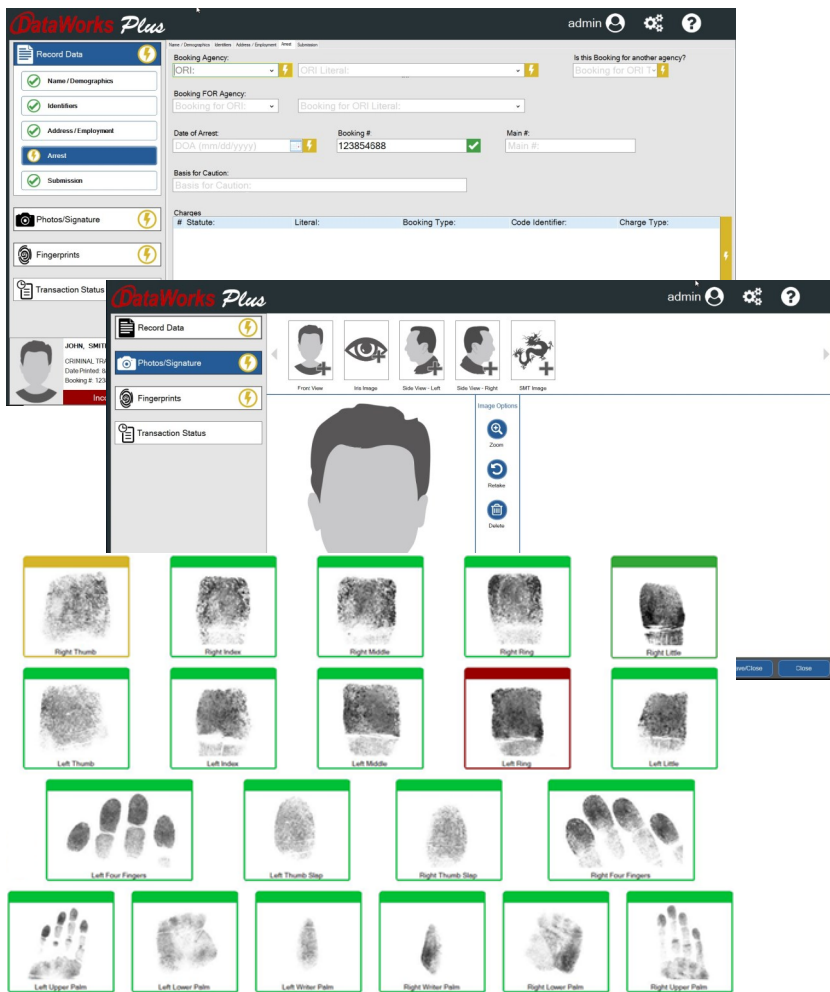

**Includes DataWorks Plus' GTM  
(Global Transaction Manager)  
software that allows the livescan to  
electronically store up to 45,000  
fingerprint records**

Standard  
Cabinet

Electric Height-  
Adjustable Cabinet

- Step-by-step guide through capture process
- Real-time feedback
- Slaps, rolls, palm & writer's palm prints
- Quality metrics ensure that you always have the perfect print.

728 N. Pleasantburg Dr, Greenville, SC 29607

1-866-632-2780

sales@dataworksplus.com

www.dataworksplus.com

**Customizable & Adaptable**  
 LiveScan Plus captures all data and images efficiently and accurately. Customizable field validation ensures that all required fields are completed accurately prior to submission.

**Fingerprint Review**  
 From a single screen, review all captured prints at any time during the capture process. To re-scan an image, simply select the desired fingerprint or palm print image.

**Integrated Booking System**  
 Expand LiveScan Plus to capture irises, mugshots, SMTs, or signatures when integrated with DataWorks Plus' Image System digital photo manager.