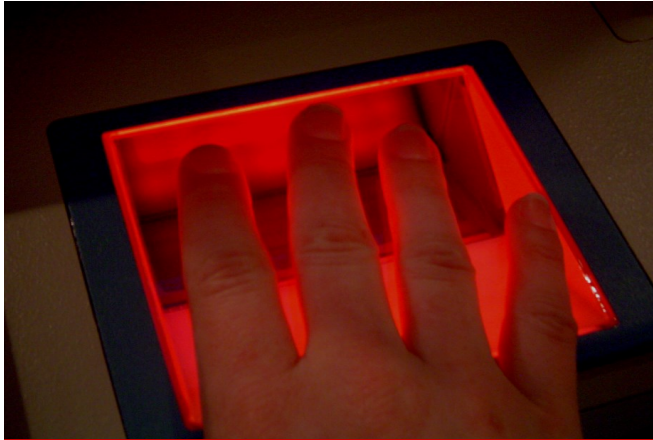

## Advanced Criminal Hand Scanning and Integrated Booking Solution

The flexible design and configuration of LiveScan Plus supports multiple vendor's FBI-Certified live scan hardware, which allows you to choose the live scan hardware that best meets the needs of your agency.

**Open, Objective Approach—**  
supports multiple vendors' FBI-  
certified livescan hardware

**Custom-designed fields**

**Automatic data transfer from RMS or  
JMS**

**Optionally read data from magnetic  
strips on cards, such as driver's  
licenses**