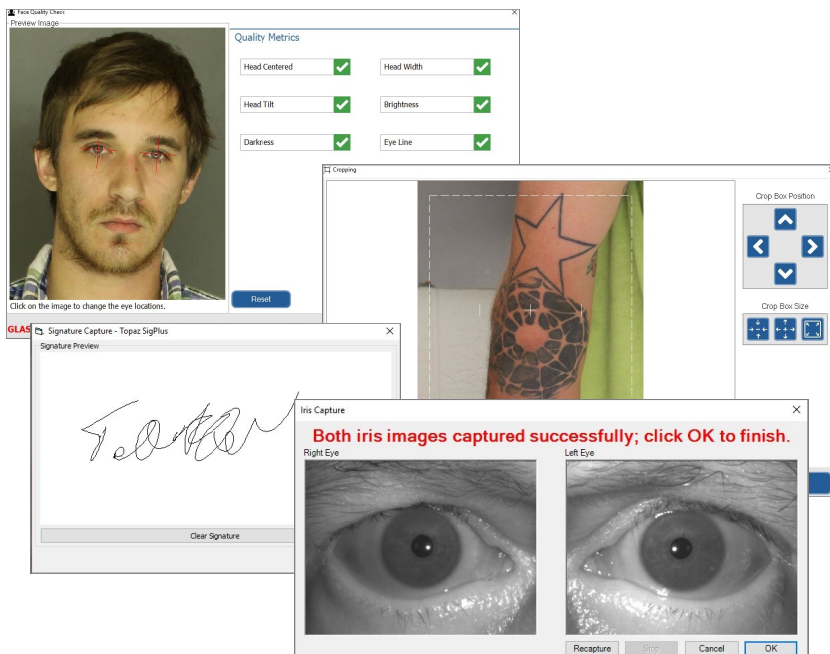

- Step-by-step guide through capture process
- Real-time feedback
- Slaps, rolls, palm & writer's palm prints
- Quality metrics ensure that you always have the perfect print.

728 N. Pleasantburg Dr, Greenville, SC 29607

1-866-632-2780

sales@dataworksplus.com

www.dataworksplus.com

**Customizable & Adaptable**  
 LiveScan Plus captures all data and images efficiently and accurately. Customizable field validation ensures that all required fields are completed accurately prior to submission.

**Easy-to-Follow Workflow & Quality Assurance**  
 The color-coded graphical user interface provides an easy-to-follow workflow as well as immediate feedback to users if any prints are of poor quality or out of sequence. These features, as well as slap-to-roll comparisons will greatly reduce the number of rejections upon your agency's submission to the state AFIS.

**Fingerprint Review**  
 From a single screen, review all captured prints at any time during the capture process. To re-scan an image, simply select the desired fingerprint or palm print image.

**Integrated Booking System**  
 Expand LiveScan Plus to capture irises, mugshots, SMTs, or signatures when integrated with DataWorks Plus' Image System digital photo manager.