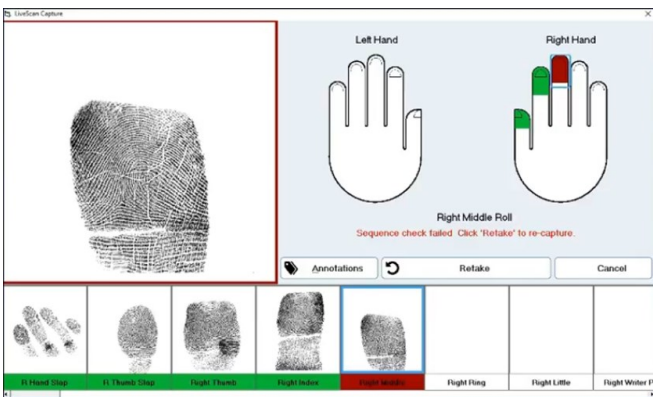

728 N. Pleasantburg Dr, Greenville, SC 29607

1-866-632-2780

sales@dataworksplus.com

www.dataworksplus.com