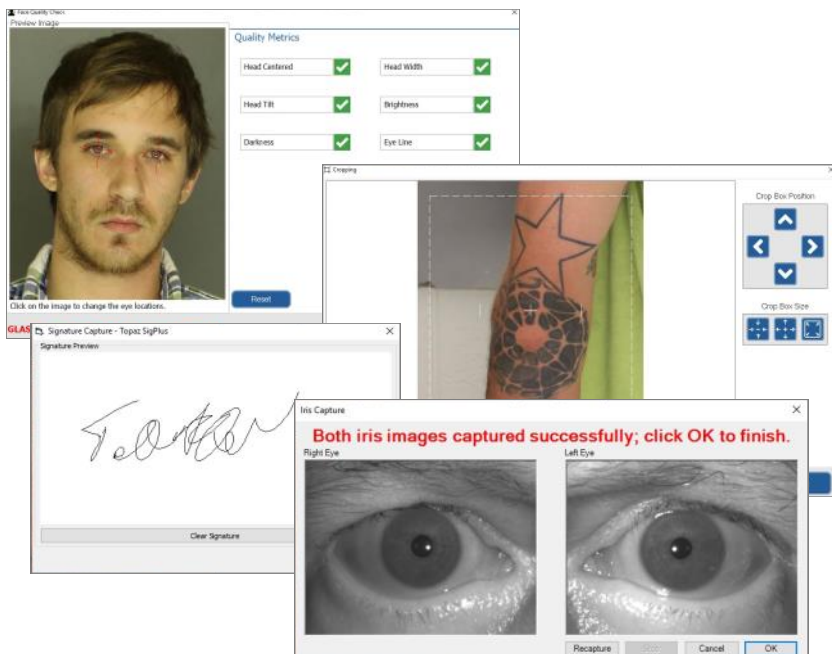

A high-resolution SLR camera, tripod and collapsible image backdrop (18% gray) is incorporated for on-the-spot mugshot captures. The system can include DNA TOT and magnetic stripe readers for maximum convenience.

728 N. Pleasantburg Dr, Greenville, SC 29607

1-866-632-2780

sales@dataworksplus.com

www.dataworksplus.com

Customizable & Adaptable
 LiveScan Plus captures all data and images efficiently and accurately. Customizable field validation ensures that all required fields are completed accurately prior to submission.

Easy-to-Follow Workflow & Quality Assurance
 The color-coded graphical user interface provides an easy-to-follow workflow as well as immediate feedback to users if any prints are of poor quality or out of sequence. These features, as well as slap-to-roll comparisons will greatly reduce the number of rejections upon your agency's submission to the state AFIS.

Fingerprint Review
 From a single screen, review all captured prints at any time during the capture process. To re-scan an image, simply select the desired fingerprint or palm print image.

Integrated Booking System
 Expand LiveScan Plus to capture irises, mugshots, SMTs, or signatures when integrated with DataWorks Plus' Digital PhotoManager.