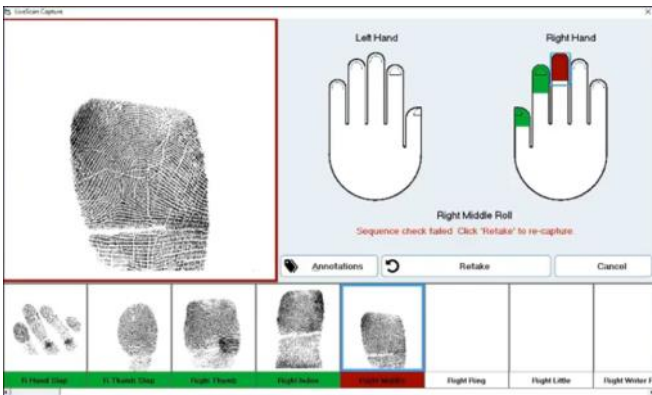

A Leader in Law Enforcement & Criminal Justice Technology

Open, Objective Approach—
supports multiple vendors' FBI-
certified livescan hardware

Custom-designed fields

Step-by-step guide through capture
process

Optionally read data from magnetic
strips on cards, such as driver's
licenses

Real-time feedback

Quality metrics ensure that you
always have the perfect print

LiveScan Plus

Portable GO Kit

DataWorks Plus' portable GO Kit will allow officers to capture fingerprints and/or palmprints and mugshots in the field.

Battery-Powered LiveScan Plus System

The GO Kit includes a battery-powered LiveScan Plus system - 500 ppi fingerprint and/or palmprint capture scanner, Dell precision laptop, and mugshot capture system in a self-contained Pelican case for maximum durability. Since the kit can be operated and recharged on vehicle DC power sockets and utilizes two battery kits for 8 hours of usage, you can be sure the GO Kit can adequately power your needs for an entire shift. Overnight recharging ensures quick usage and minimum downtime.

A high-resolution SLR camera, tripod and collapsible image backdrop (18% gray) is incorporated for on-the-spot mugshot captures. The system can include DNA TOT and magnetic stripe readers for maximum convenience.