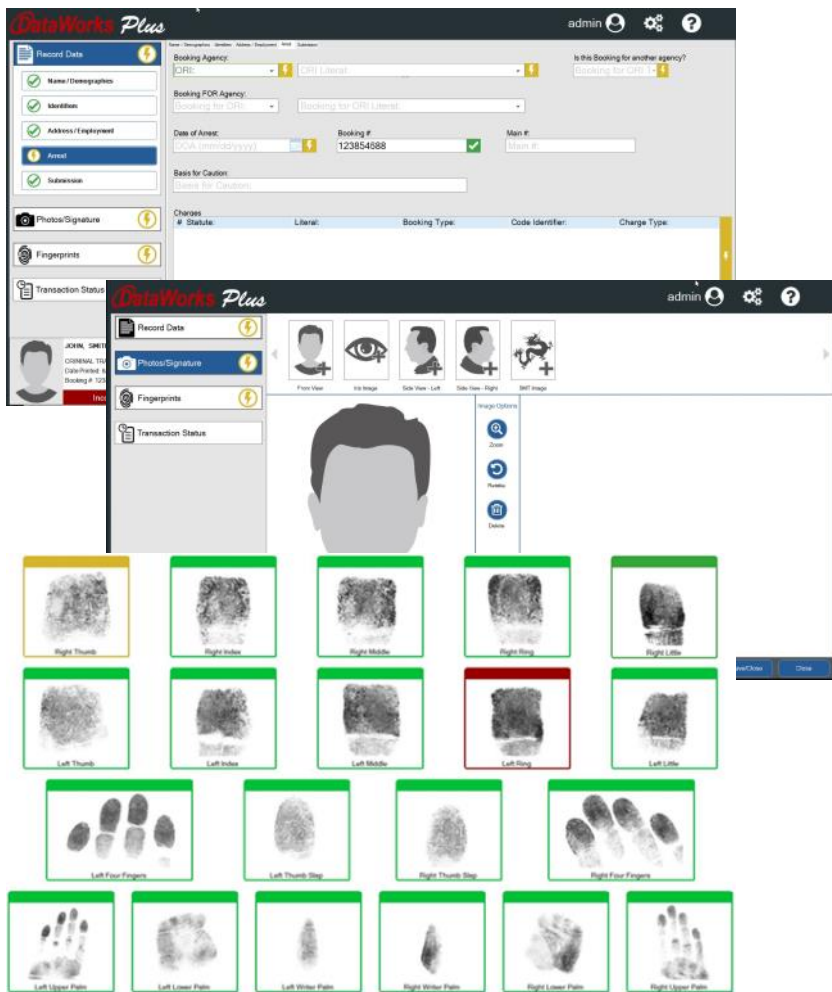

A high-resolution SLR camera, tripod and collapsible image backdrop (18% gray) is incorporated for on-the-spot mugshot captures. The system can include DNA TOT and magnetic stripe readers for maximum convenience.

728 N. Pleasantburg Dr, Greenville, SC 29607

1-866-632-2780

sales@dataworksplus.com

www.dataworksplus.com

Customizable & Adaptable
 LiveScan Plus captures all data and images efficiently and accurately. Customizable field validation ensures that all required fields are completed accurately prior to submission.

Easy-to-Follow Workflow & Quality Assurance
 The color-coded graphical user interface provides an easy-to-follow workflow as well as immediate feedback to users if any prints are of poor quality or out of sequence. These features, as well as slap-to-roll comparisons will greatly reduce the number of rejections upon your agency's submission to the state AFIS.

Fingerprint Review
 From a single screen, review all captured prints at any time during the capture process. To re-scan an image, simply select the desired fingerprint or palm print image.

Integrated Booking System
 Expand LiveScan Plus to capture irises, mugshots, SMTs, or signatures when integrated with DataWorks Plus' Digital PhotoManager.