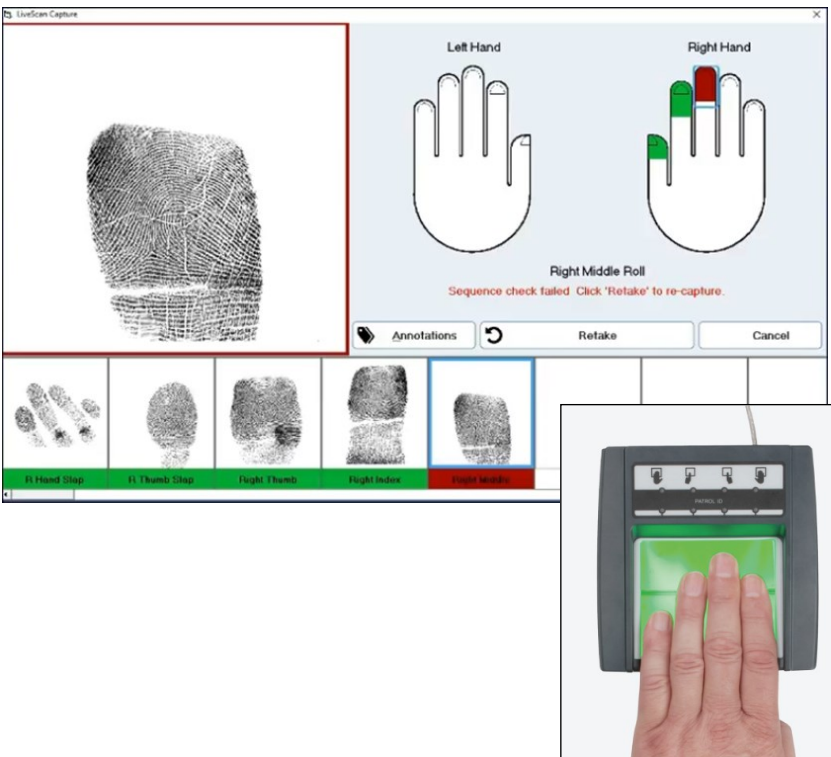

A Leader in Law Enforcement & Criminal Justice Technology

LiveScan Plus

Applicant Hand Scanning for Background Checks

Complete background checks faster with the use of DataWorks Plus' LiveScan Plus applicant system. The highly-reliable LiveScan Plus portable solution helps agencies complete background checks for prospective foster care parents, care providers, and other applicants. DataWorks Plus welcomes the opportunity to share this process with you.

- Custom-designed fields
- Slaps and rolled prints
- Step-by-step guide through capture process with real-time feedback
- Quality metrics ensure that you always have the perfect print.
- Store up to 50,000 records (if allowed by the state)
- Video Training available
- Optional upgrade: read data from magnetic strips on cards, such as driver's licenses for fast input
- Peer services provision available in some states

Multiple hardware options are available. DataWorks Plus will work with you to determine what best meets your needs.

Customizable & Adaptable

LiveScan Plus captures all data and images efficiently and accurately. Customizable field validation ensures that all required fields are completed

Easy-to-Follow Workflow & Quality Assurance

The color-coded graphical user interface provides an easy-to-follow workflow as well as immediate feedback to users if any prints are of poor quality or out of sequence. These features, as well as slap-to-roll comparisons will greatly