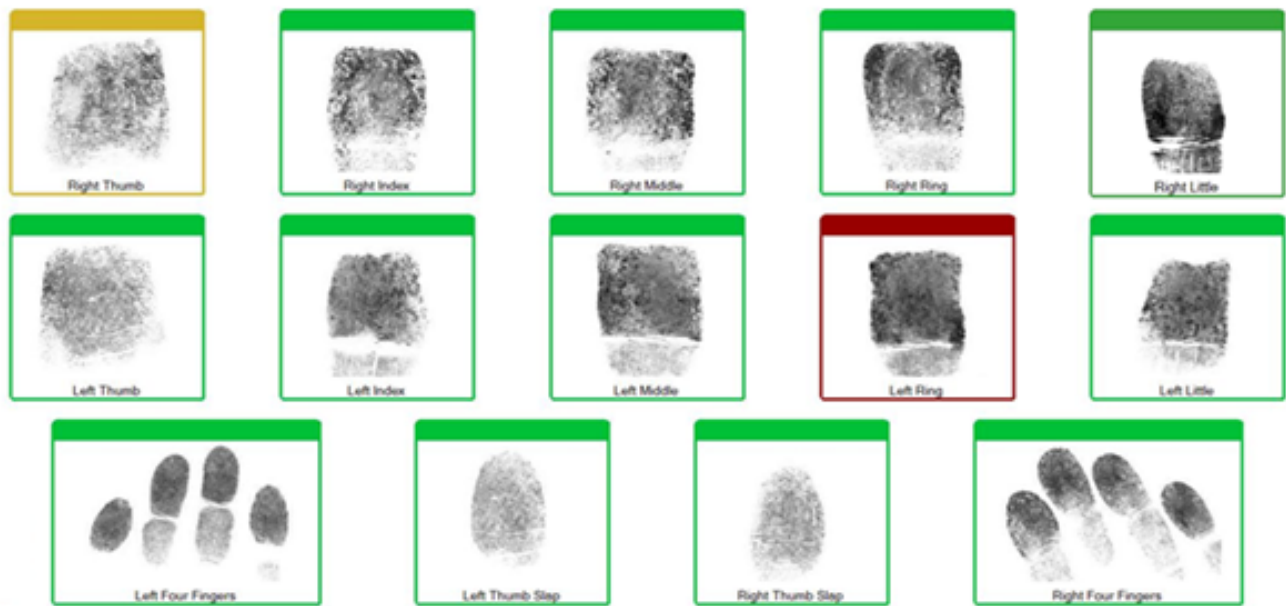

Customizable & Adaptable

LiveScan Plus captures all data and images efficiently and accurately. Customizable field validation ensures that all required fields are completed

Easy-to-Follow Workflow & Quality Assurance

The color-coded graphical user interface provides an easy-to-follow workflow as well as immediate feedback to users if any prints are of poor quality or out of sequence. These features, as well as slap-to-roll comparisons will greatly

Fingerprint Review

From a single screen, review all captured prints at any time during the capture process. To re-scan an image, simply select the

Live Scan • Mugshot & Criminal Booking • Fingerprint Archive
Mobile Fingerprint Identification • Crime Scene Digital Asset Management
Multimodal Biometrics (Fingerprint, Iris, Facial) • Applicant Live Scan
Tattoo Matching • Facial Recognition Case Management • Inmate Tracking
Live Surveillance Facial Recognition

To learn more, visit our website, email, or call our Sales Team at 1-866-532-2780