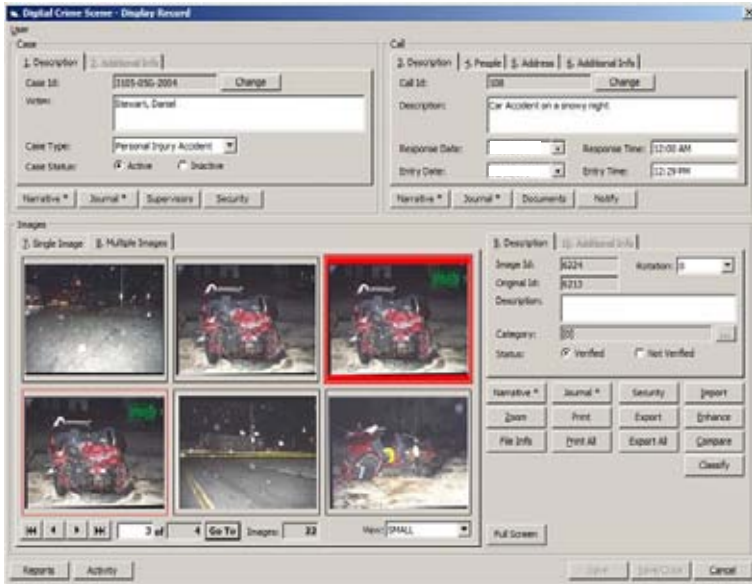

Digital CrimeScene

Secure, Reliable Case Management

Digital CrimeScene allows you to securely store and manage crime scene photos, data, and workflow. For each record, Digital CrimeScene stores forensic data, images, videos, photos, reports, documents, drawings, and narratives.

Always say "Yes" to the courtroom question, "Is this a true and accurate representation?"

Images are protected from alterations, loss, and unauthorized viewing or printing. The original image serves as an "Electronic Negative" and can NEVER be altered, preventing court room challenges towards image authenticity. Individual login IDs and activity tracking identifies users that have viewed, printed, and added photos to the system. Digital CrimeScene can be scaled to handle millions of images with ease. The system offers the fastest image retrieval and display available today for onscreen review and revisions. Industry-standard hardware is reliable and cost effective to maintain.

Automated Workflow

Automated workflow manager allows cases or specific data to be routed to and reviewed by supervisors.

Robust Web-Based Client with Image Capture

CrimeWorks web application allows full-featured searches, image uploads and retrievals, reporting, printing, tracking, administration and activity logging capabilities from any network PC.

Comparisons, Composites, & Calibration

Compare images side-by-side or edit copies of images for easier viewing or to clarify certain details. You can overlay two images to view distinct differences. Images can also be calibrated for evidence comparisons.