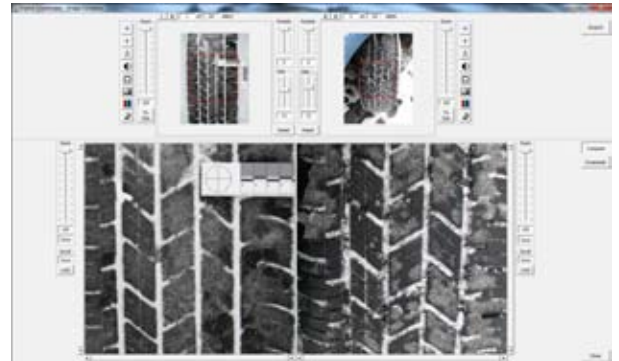

The original image can NEVER be altered.

Web-based client allows DAs and investigators to have access from any workstation.

DataWorks Plus

A Leader in Law Enforcement and Criminal Justice Technology

Digital CrimeScene - - Enhanced Case Management

Comparisons, Composites, & Calibration

Compare images side-by-side or edit copies of images for easier viewing or to clarify certain details. You can overlay two images to view distinct differences. Images can also be calibrated for evidence comparisons.